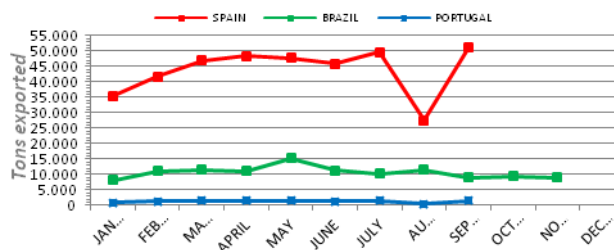

The World Slate News

Slate contact team wishes you all a happy new year !

EXPORT:

- Export BRAZIL (November 2011)
- Export SPAIN (September 2011)
- Export USA (September 2011)
- Export PORTUGAL (September 2011)
- Import FRANCE (September 2011)

Export Information Slate

TRADE SHOW:

Gent:

21, 22 & 23 January 2012
Flanders Expo, Gent

Las Vegas:

Exhibits: January 24-26, 2012
Seminars: January 23-26, 2012
Mandalay Bay Convention Center
Las Vegas, Nevada USA