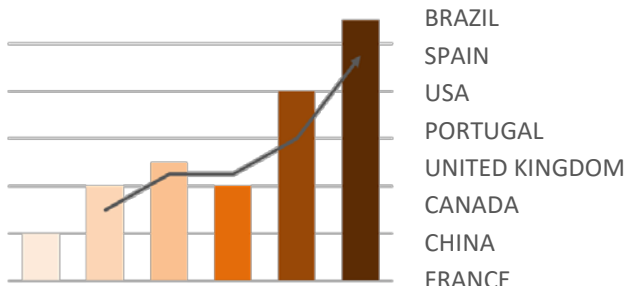

The World Slate News

STATISTICS:

Llanberis-Wales: historic photos at National Slate Museum

A selection of historic photographs of the North Wales slate industry have gone on show in Gwynedd. They show the moving of slate filled wagons, quarrymen's journey to work, tools, workplaces...