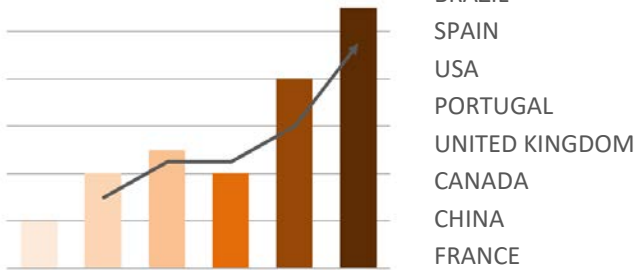

# The World Slate News

**STATISTICS:**

**TRADE SHOW:**

Verona, ITALY 24/27 SEPTEMBER 2014  
**MARMOMACC**  
 STONE + DESIGN + TECHNOLOGY INTERNATIONAL TRADE FAIR  
 co-located with **ABITARE IL TEMPO**

**L'ardoise s'installe sur les sols**