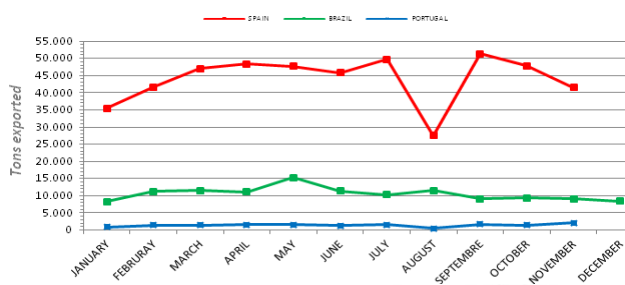

The World Slate News

EXPORT:

- Export BRAZIL (Jan 2012)
- Export SPAIN (Nov 2011)
- Export USA (Dec 2011)
- Export PORTUGAL (Nov 2011)
- Import FRANCE (Nov 2011)

Export Information Slate

TRADE SHOW:

Xiamen:

London:

China Xiamen International Stone Fair

Izmir:

be natural® TEAM: Meeting with American Quarry

Tenemos 142 seguidores en facebook ! Apuntate !

Joe Jenkins at the international Roofing Expo.

It will take place in Orlando, Florida the 23rd of February during the International Roofing Expo at the Orange County Convention Center.