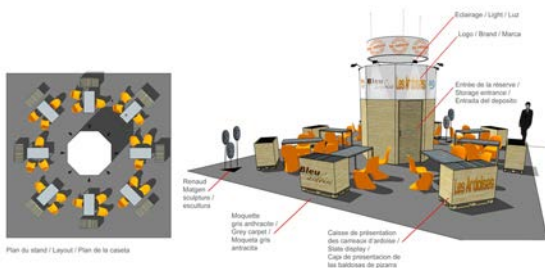

Kiev:

be natural[®] STONE SHOW - PIEDRA (MADRID MAY 2012)

New attraction for old slate quarry

The Llanberis slate quarry in North Wales was shut down during the mid 1960's. The men who worked there worked on the slate face cutting and using dynamite to drop slate to ground level..