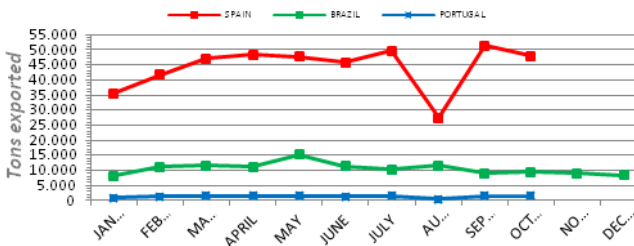

EXPORT:

- Export BRAZIL (Dec 2011)
- Export SPAIN (Oct 2011)
- Export USA (Nov 2011)
- Export PORTUGAL (Oct 2011)
- Import FRANCE (Oct 2011)

Export Information Slate

TRADE SHOW:

Bangalore:

Valencia:

Espírito Santo:

Kiev:

be natural[®] STONE SHOW - PIEDRA (MADRID MAY 2012)

New attraction for old slate quarry

The Llanberis slate quarry in North Wales was shut down during the mid 1960's. The men who worked there worked on the slate face cutting and using dynamite to drop slate to ground level..