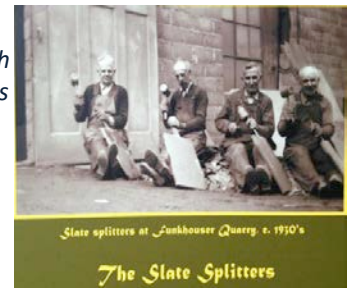

Wales : wonderful report about Dinorwic quarry

The sad truth is that there is no work being done here to preserve these structures. It is a crying shame as Dinorwic needs to be preserved for future generations. It represents an important part of Welsh history.

U.S SLATE TODAY

Peach Bottom Slate

Named after an 18th century Pennsylvania rock quarry, Peach Bottom slate was once hailed as the finest building slate in the world. For over a century, immigrant Welsh quarrymen and their descendants helped extract it from the hills along the Mason-Dixon Line.