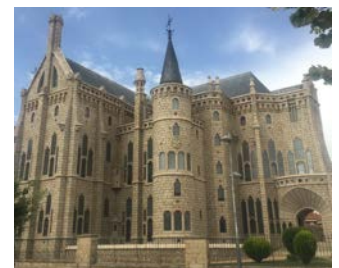

Job of the month

La catedral de Astorga