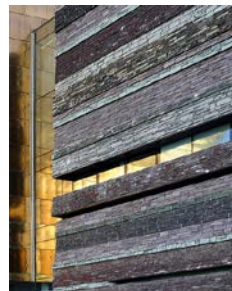

Ardoise naturelle et oeuvres artistiques

Andy Goldsworthy, artiste britannique figure du Land Art, expose en ce moment Dans le parc du Château de Chaumont-sur-Loire (France). Son oeuvre est faite de bloc d'ardoise des carrières de Trélazé que l'on peut voir sur les monuments historiques.

TRADE SHOW :

Moscow (Russia), June 21st - 24th

Cairo (Egypt), June 20th - 24th

U.S SLATE TODAY

Beautiful slate job Downtown Boston : OUR LADY OF GOOD VOYAGE CHAPEL have chosen 20"x10" GalCar and QWIK slate system.

Job of the month in Cardiff

Wales Millennium Center with multi-coloured slate from Welsh slate quarries. The purple slate came from the Penrhyn Quarry, the blue from Cwt y Bugail Quarry, the green from the Nantlle Valley, the grey from Lechwedd quarry, and the black from the Corris Quarry.