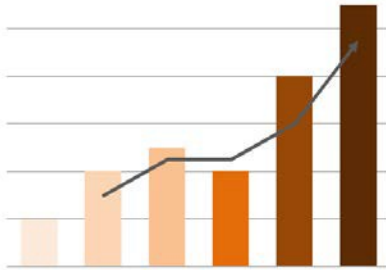

### STATISTICS :

BRAZIL  
SPAIN  
USA  
PORTUGAL  
UNITED KINGDOM  
CANADA  
CHINA  
FRANCE

### be natural® in France

France is not only the "cheese country" but also the "natural slate country" ! Indeed, the hexagon is the first consumer of natural slate in the world, importing 94% of its needs from Spain. Itself, it consumes almost half of the world production.

On natural slate the product is highlighted, isn't it ?

**Plus grand que la Tour Eiffel**  
Le bateau de tous les superlatifs. Un navire plus grand que la Tour Eiffel et plus large que l'Arc de Triomphe, disent ses admirateurs : 398 m de long et 54 m de large.