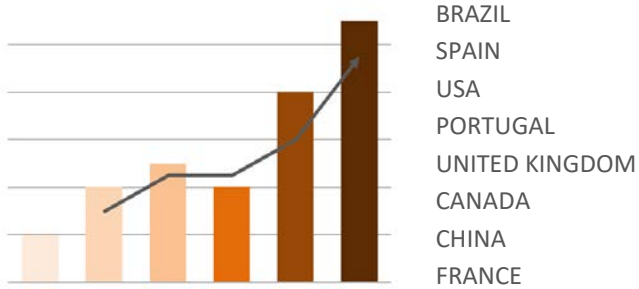

The World Slate News

STATISTICS:

TRADE SHOW:

Las Vegas (USA):

STONEXPO Exhibits: January 28-30, 2014
MARMOMACC Education: January 27-30, 2014
AMERICAS Mandaly Bay Convention Center
 Las Vegas, Nevada USA
 Co-located with SURFACES & TileExpo