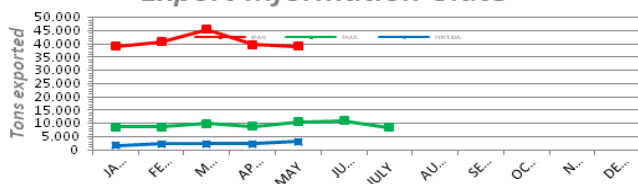

EXPORT:

Export BRAZIL (August 2012)
 Export SPAIN (June 2012)
 Export USA (July 2012)
 Export PORTUGAL (June 2012)
 Import FRANCE (June 2012)

Export Information Slate

TRADE SHOW:

Helsinki (FINLAND):

Istanbul (TURKEY):